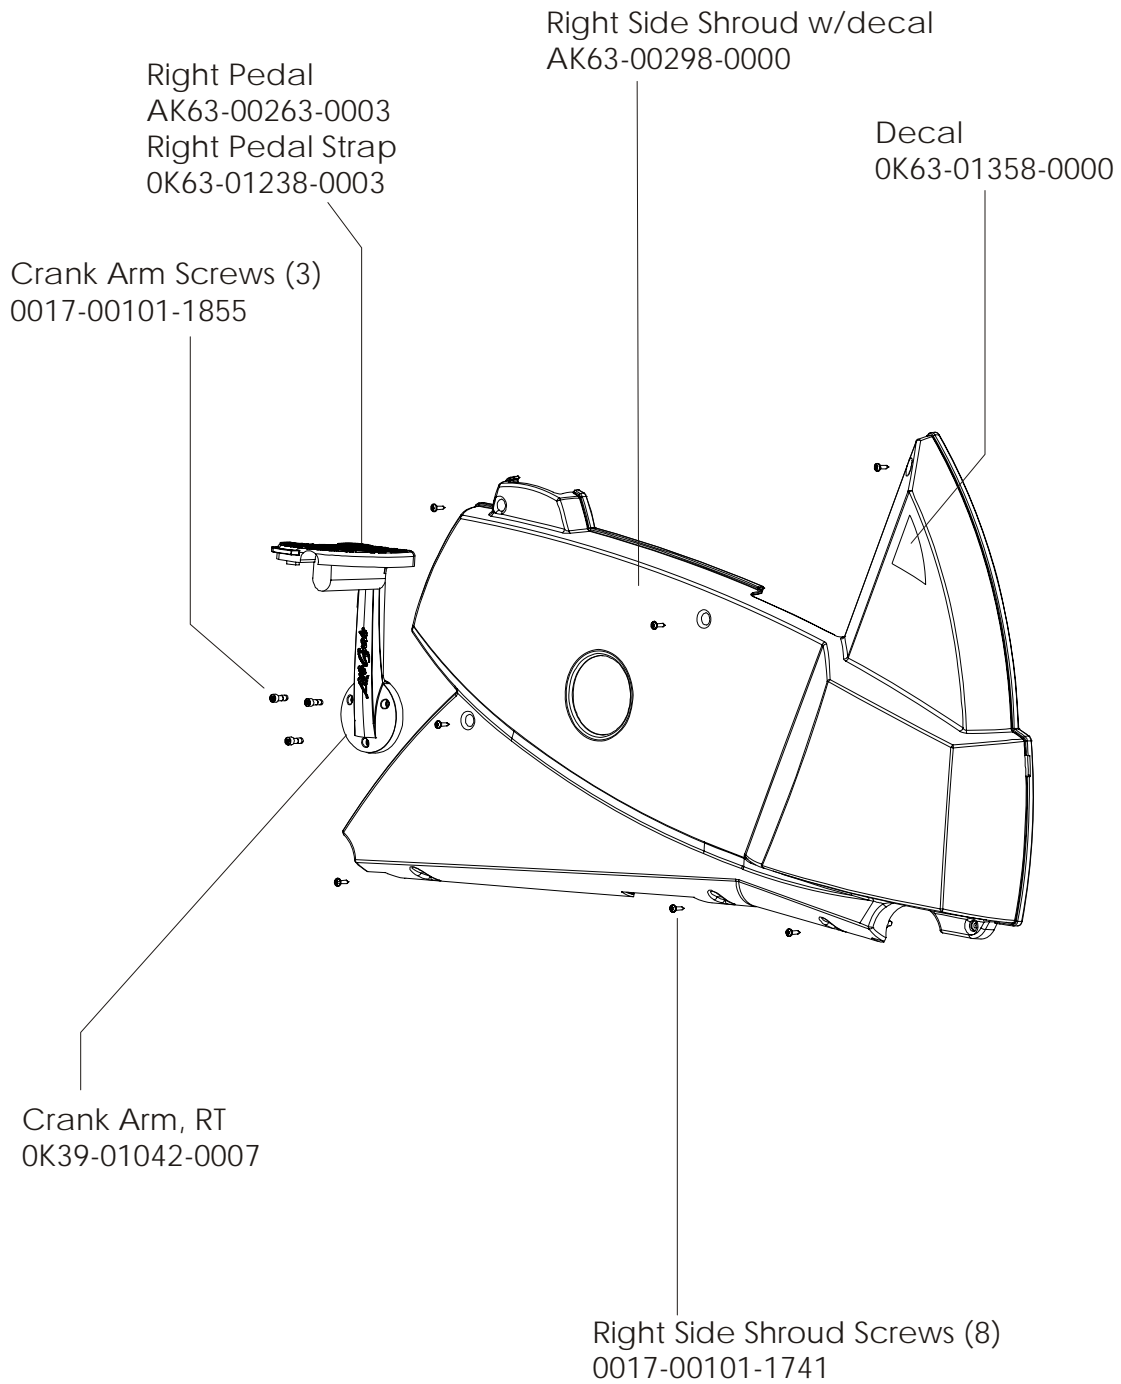

Clutch Assembly  
AK63-00026-0000

DELFIN Washers  
0017-00104-0455

Spacer

Left Seat Post Shroud  
OK63-01092-0010

Screw  
0017-00101-1741

Right Seat Post Shroud  
OK63-01092-0009

PCB Mounting Bracket Assembly  
AK63-00049-0000

Front Wheels  
AK63-00017-0001

**CABLE ASSEMBLY  
POWER CONTROL TO ALTERNATOR  
AK63-00029-0001**

**CONSOLE TO ACB CABLE  
AK63-00037-0002**

**LOWER CONSOLE  
CABLE  
AK63-00038-0000**

**CABLE ASSEMBLY  
AK63-00028-0001**